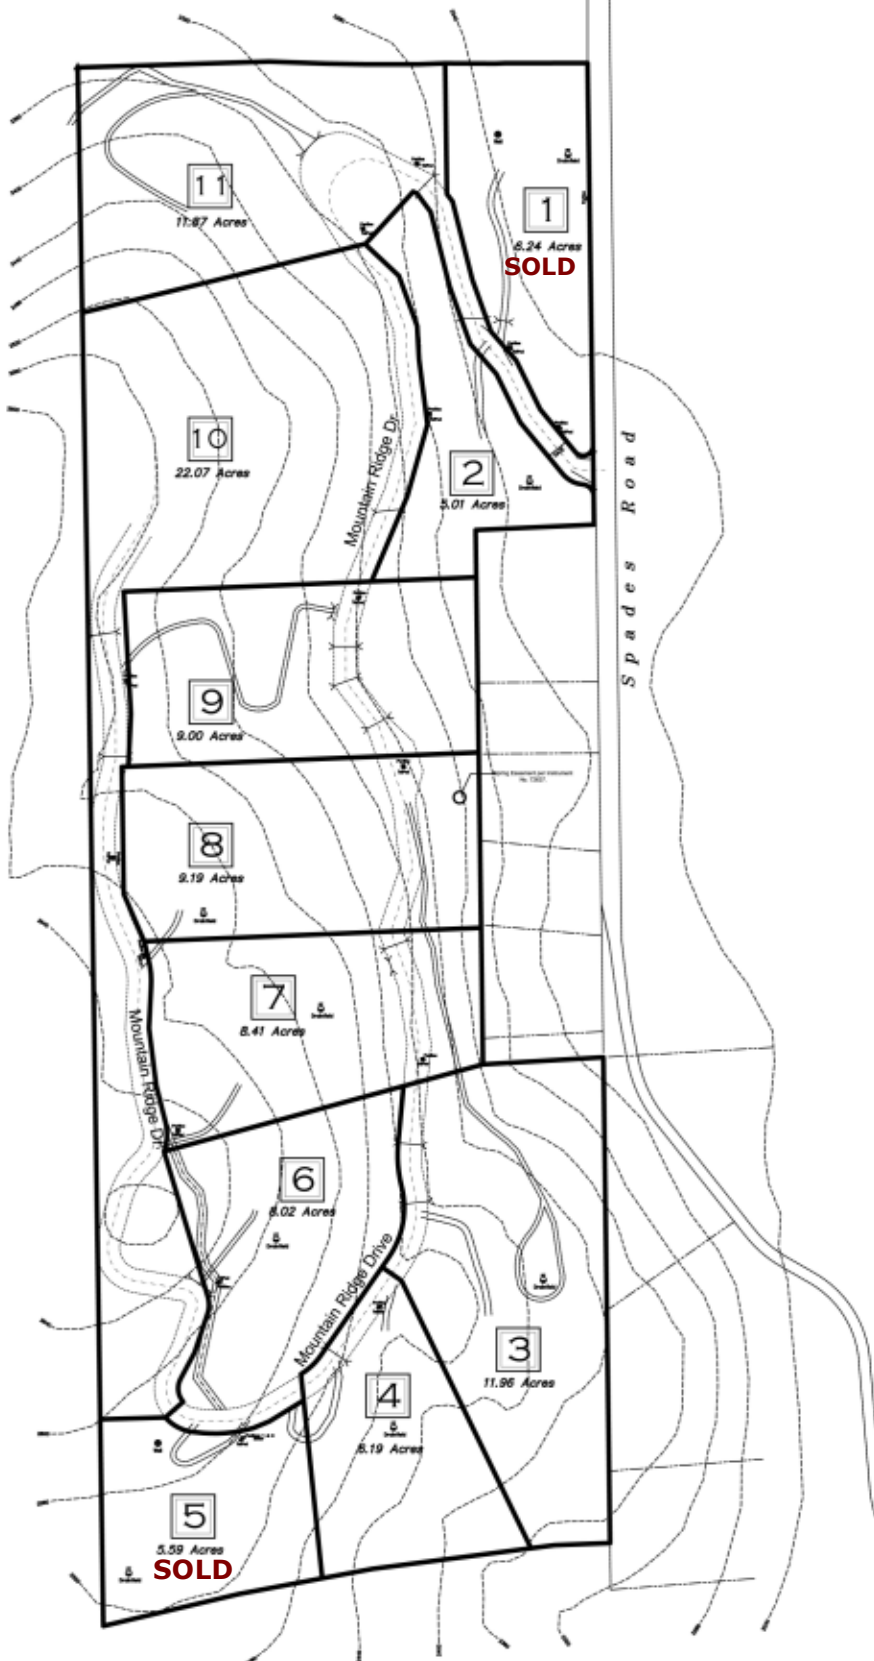

Lakeshore Drive

THE RIDGE AT SANDPOINT

LYING IN A PORTION OF SECTION 4, TOWNSHIP 56 NORTH,
RANGE 2 WEST, BOISE MERIDIAN, BONNER COUNTY, IDAHO

Updated 6-30-2011
Call for Prices